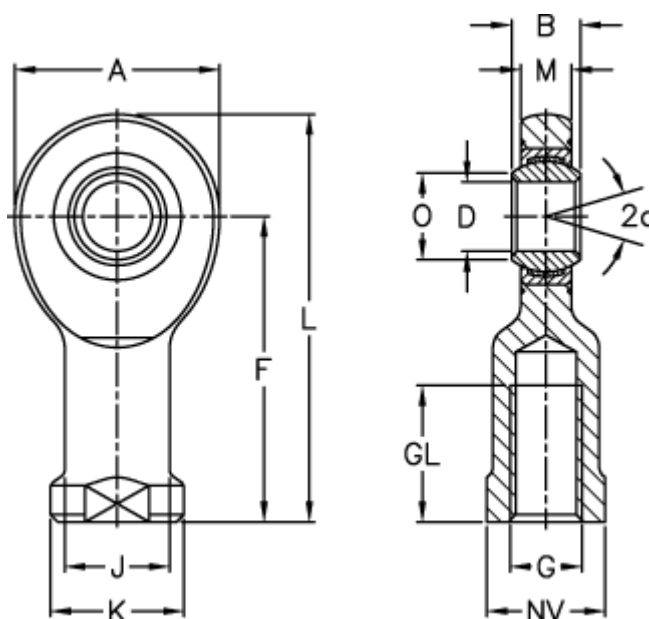

Data Sheet

Article number: 03484015
Description: Fluro Rod end EIL 15D
Note: 15

Measures

A	= 40	J	= 21
a (degrees)	= 8	K	= 26
B	= 12	L	= 81
D	= 15	M	= 10
Dynamic drive (kN)	= 17.5	NV	= 22
F	= 61	O	= 18.4
g	= M14	Static drive kN	= 42.5
GL	= 29	Weight	= 180